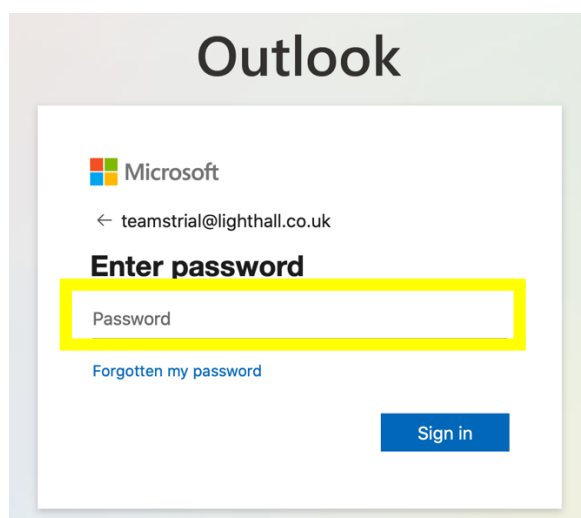

If you still cannot login please contact the email address below, with both your child's name, email address and year group. The password will then be reset for you.

ithelpdesk@lighthall.co.uk

If you still cannot login, please contact Mr Hayfield,

nhayfield@lighthall.co.uk