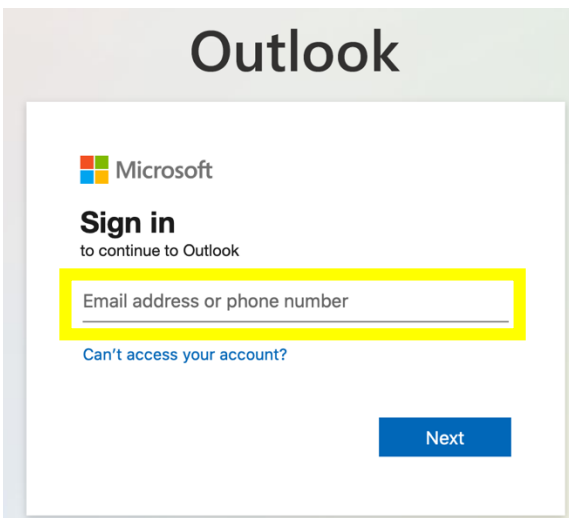

If you still cannot login please contact the email address below, with both your child's name, email address and year group. The password will then be reset for you.

ithelpdesk@lighthall.co.uk

If you still cannot login, please contact Mr Hayfield,

nhayfield@lighthall.co.uk