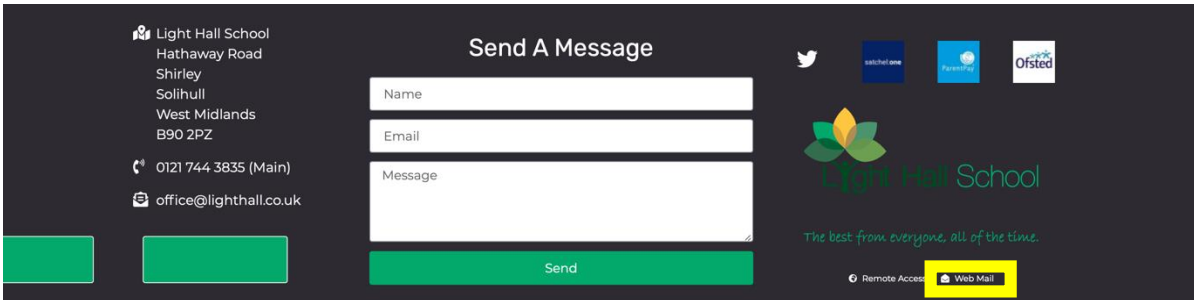

## Accessing student school email accounts

Search for **Light Hall school** through your internet browser

Scroll down the page to the bottom and click the **WEBMAIL** link

School email account details are as below